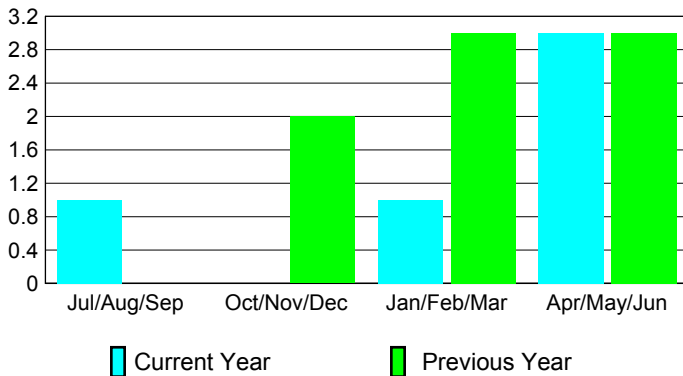

Club Results 2009-2010

Goal, New, Dropped, Gain/Loss

Comparison of Club Gain/Loss

Current Year Compared to the Previous Year

YTD Status Quo Clubs 2009-2010

Status Quo Clubs Compared to Status Quo Members

MEMBERSHIP