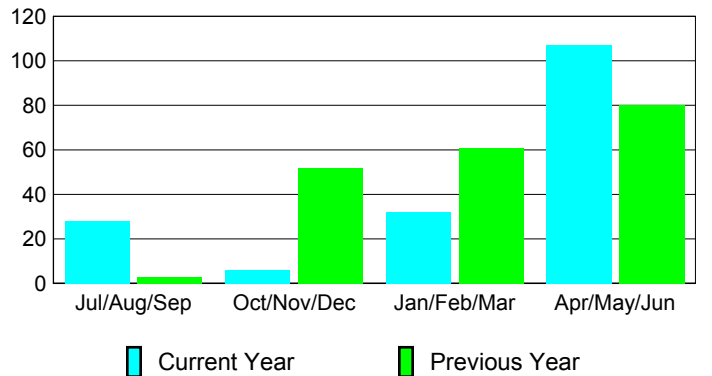

Membership Results 2009-2010

Membership 2008-2009

Month	Net Memb Goal	Actual New Memb	Actual Dropped Memb	Gain/Loss of Memb	Gain/Loss of Memb
Jul/Aug/Sep	0	33	-5	28	3
Oct/Nov/Dec	95	21	-15	6	52
Jan/Feb/Mar	70	56	-24	32	61
Apr/May/Jun	95	130	-23	107	80
Totals	260	240	-67	173	196

Membership Results 2009-2010

Goal, New, Dropped, Gain/Loss

Comparison of Membership Gain/Loss

Current Year Compared to the Previous Year

Gender Comparison 2009-2010