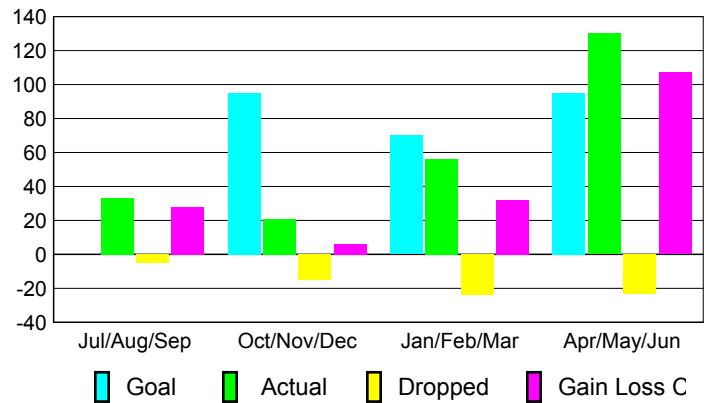

Membership Results 2009-2010

Goal, New, Dropped, Gain/Loss