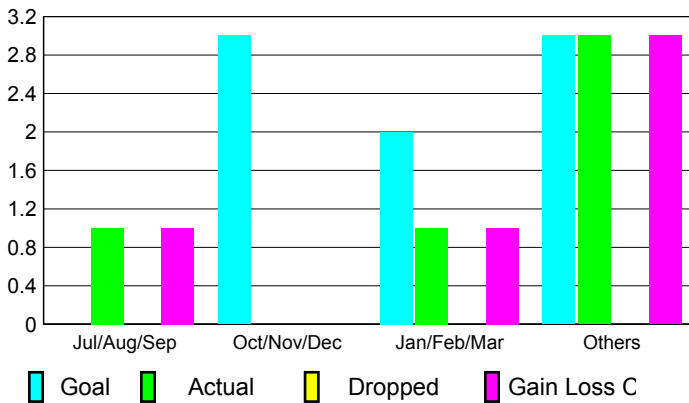

2009-2010 GMT Quarterly Report for District (or Undistricted) **District 132**

GMT: **Klaus Tang**

Location: **MACEDONIA (FYROM)**

GMT CA: **4**

CLUBS

Club Results 2009-2010

Clubs 2008-2009

Month	New Club Goal	Actual New Clubs	Actual Dropped Clubs	Gain/Loss of Clubs	Gain/Loss of Clubs
Jul/Aug/Sep	0	1	0	1	0
Oct/Nov/Dec	3	0	0	0	2
Jan/Feb/Mar	2	1	0	1	3
Apr/May/Jun	3	3	0	3	3
Totals	8	5	0	5	8

Club Results 2009-2010

Goal, New, Dropped, Gain/Loss

Comparison of Club Gain/Loss

Current Year Compared to the Previous Year

YTD Status Quo Clubs 2009-2010

Status Quo Clubs Compared to Status Quo Members

MEMBERSHIP